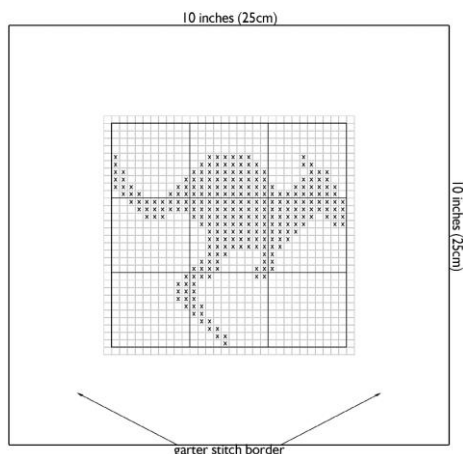

ABN 54 188 564 833

COMPLETED WRAPS ARE PREFERRED

Made up of 28 squares.

Across: 4 squares = 40 inches (102 cm)

Down: 7 squares = 70 inches (178 cm)

Please keep joins on the same side and flat.

Wraps can be knitted, crocheted, machine knitted, woven or patchwork lined to finish 40 inches x 70 inches (102 cm x 178 cm).